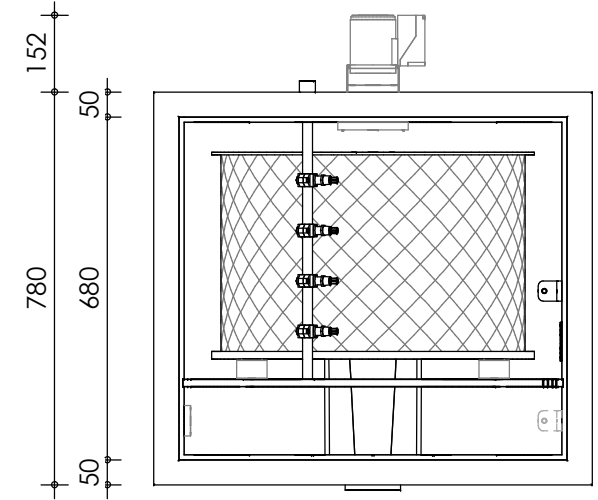

Front view

Right-side view

Top view

Rear view

Left-side view

description:
D50 - drum filter

scale :
1 : 15

date/version :
v.2021

water running height :
120 mm