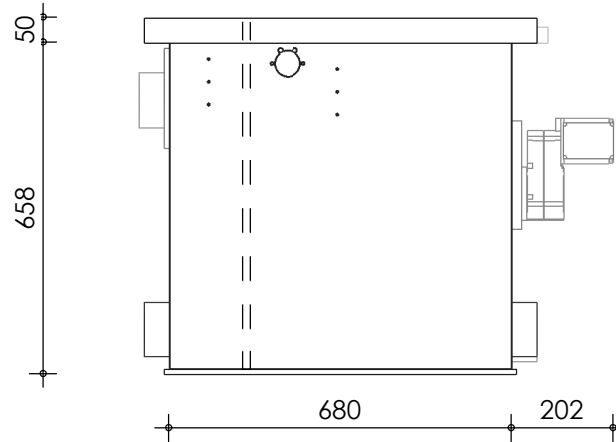

Front view

Right-side view

Top view

Rear view

Left-side view

description:
D50 - drum filter

scale :
1 : 15

date/version :
v.2021

water running height :
120 mm