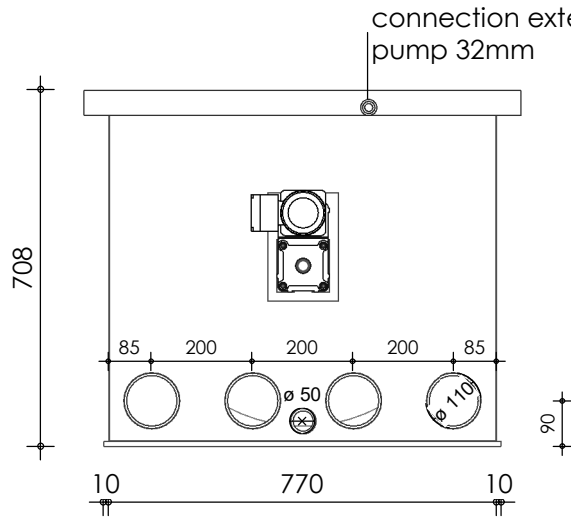

Front view

Right-side view

Top view

Rear view

Left-side view

description:
D50 - drum filter

scale :
1 : 15

date/version :
v.2021

water running height :
120 mm