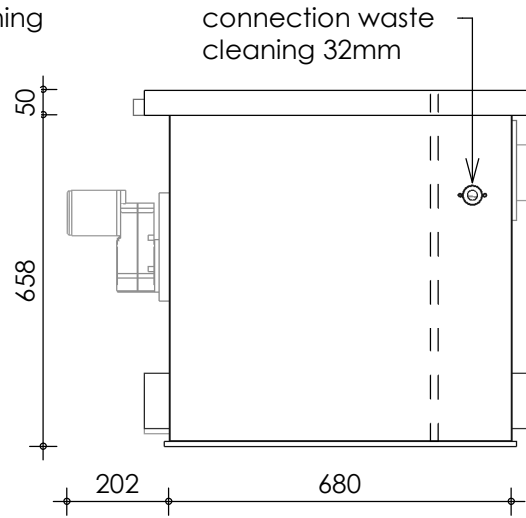

Front view

Right-side view

Top view

Rear view

Left-side view

description:
D50 - drum filter

scale :
1 : 15

date/version :
v.2021

water running height :
120 mm